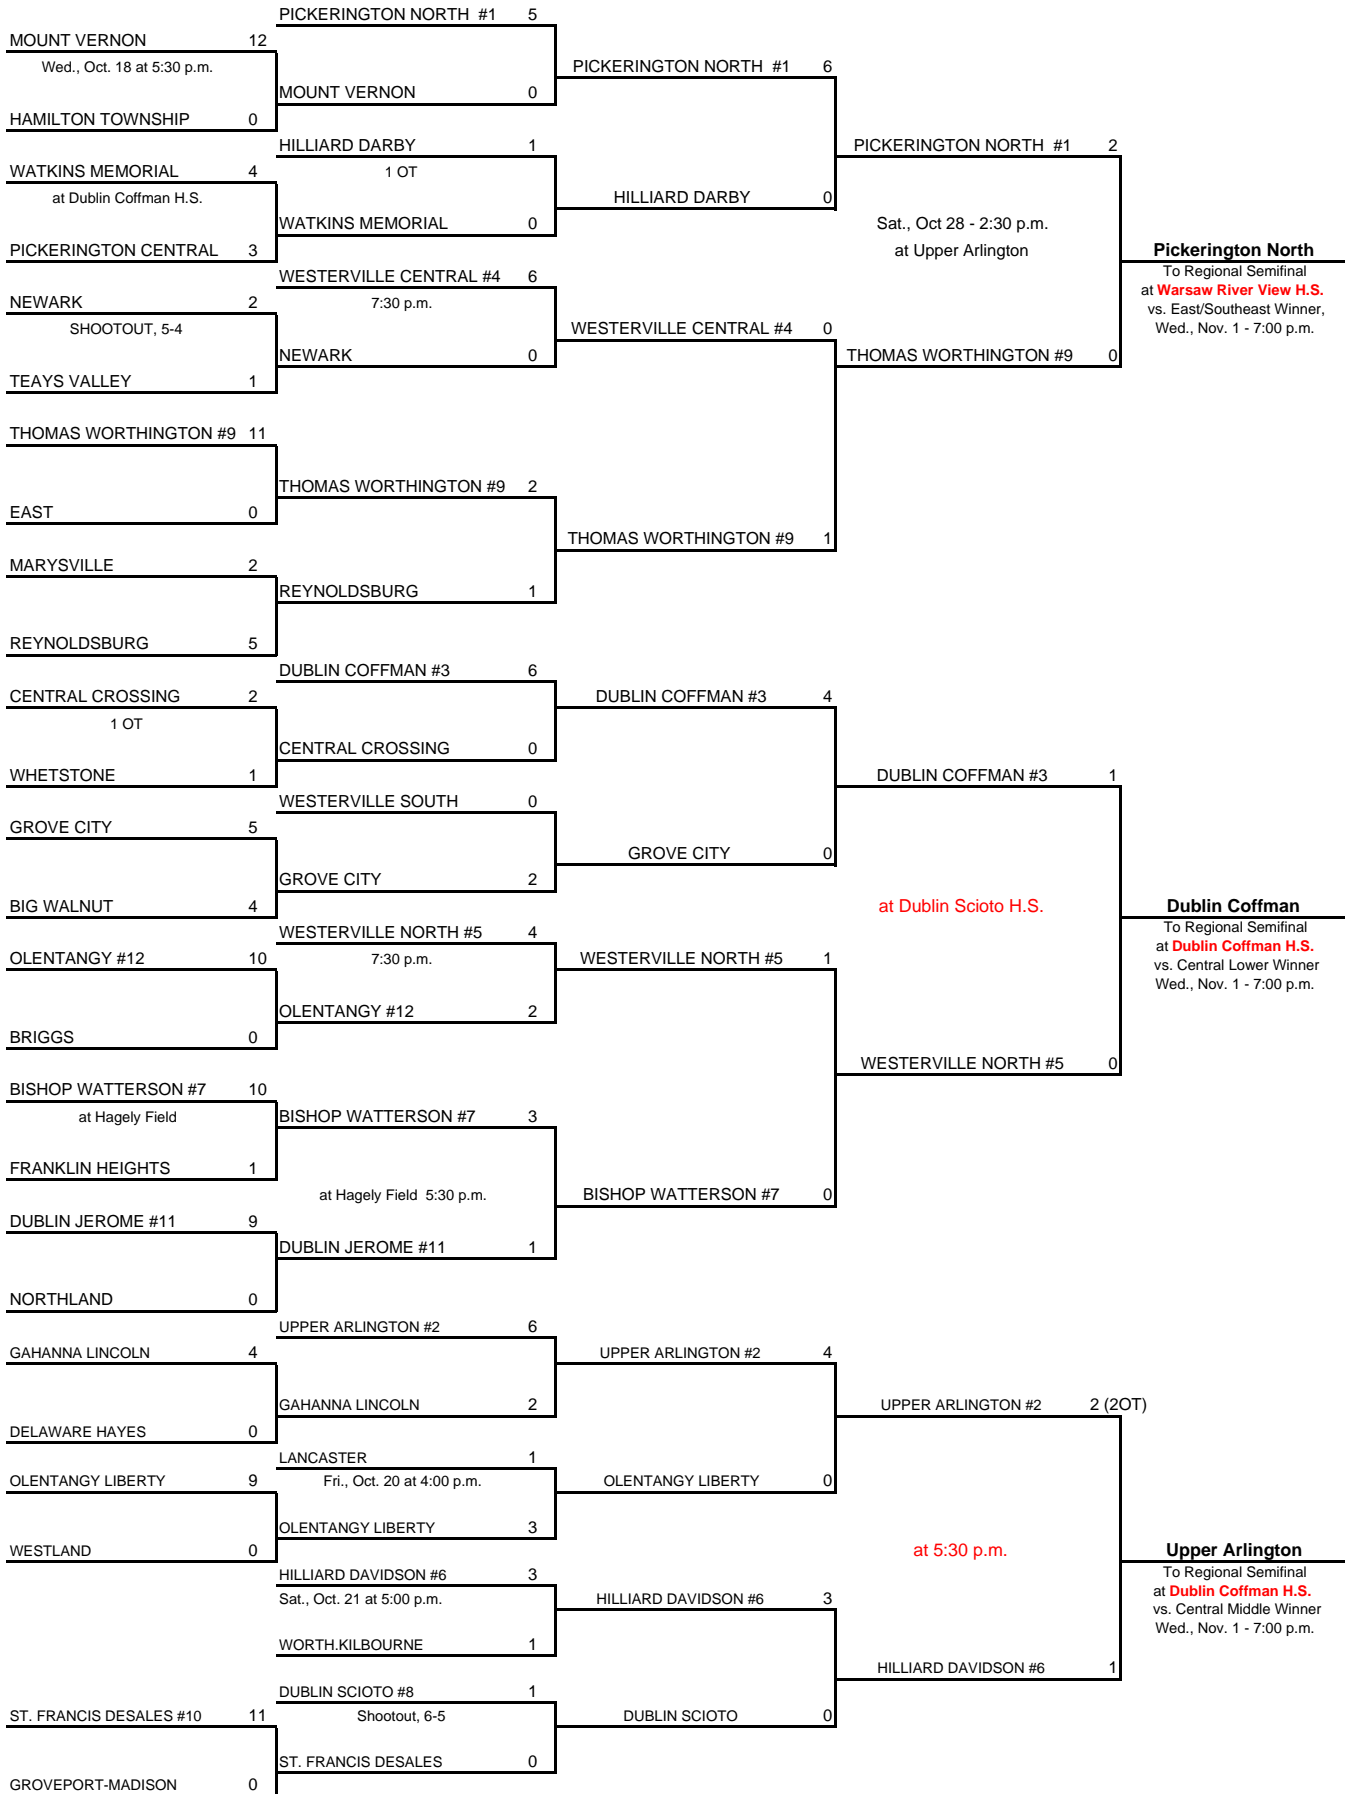

**CENTRAL DISTRICT
2006 GIRLS SECTIONAL/DISTRICT TOURNAMENT
DIVISION I**

Home team is Top Team on Bracket.
- indicates seed

TUESDAY, OCT. 17
7:00 P.M.

THURSDAY, OCT. 19
7:00 P.M.

TUESDAY, OCT. 24
7:00 P.M.

SATURDAY, OCT. 28
7:00 P.M.

Pickerington North
To Regional Semifinal
at **Warsaw River View H.S.**
vs. East/Southeast Winner,
Wed., Nov. 1 - 7:00 p.m.

Dublin Coffman
To Regional Semifinal
at **Dublin Coffman H.S.**
vs. Central Lower Winner
Wed., Nov. 1 - 7:00 p.m.