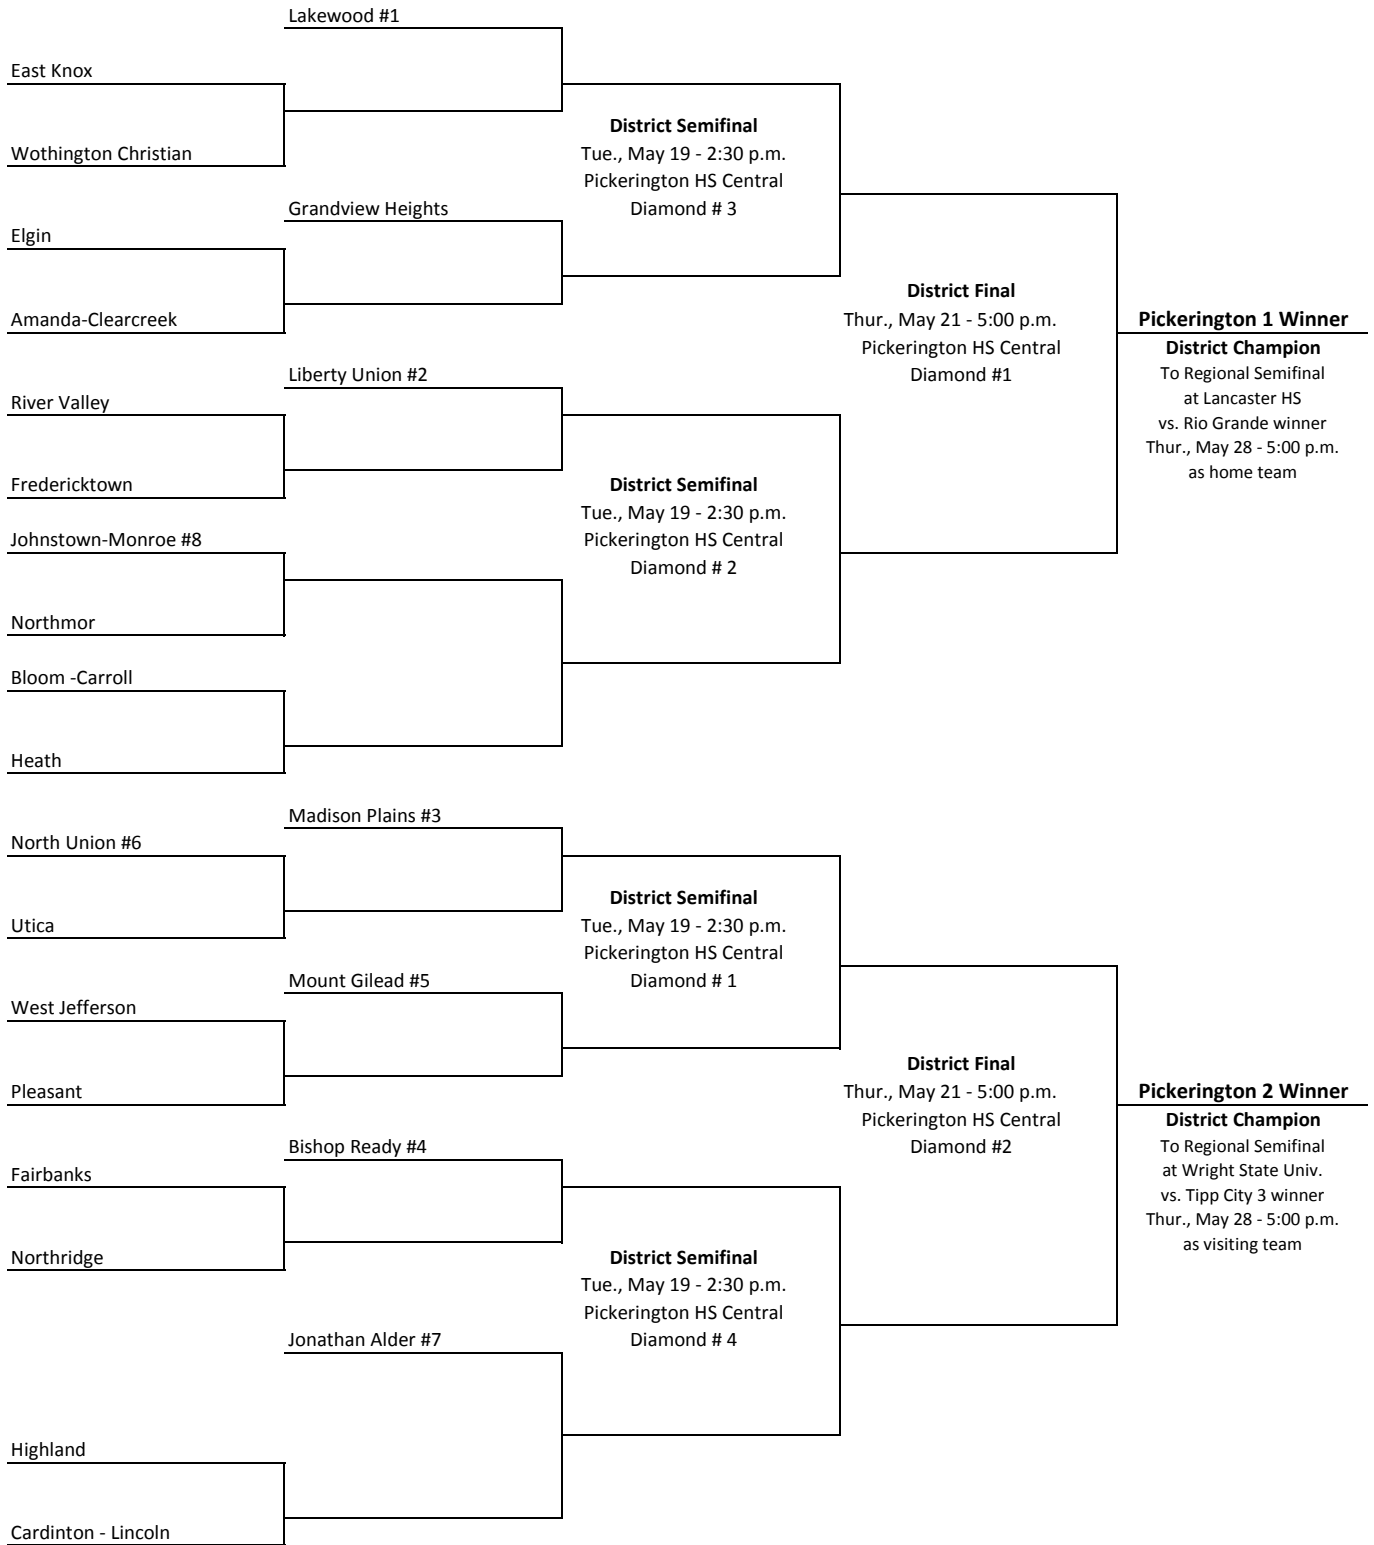

2009 OHSA Central District Softball Tournament - Division III

Home team is the top team on the bracket. Home team is the game site for the first two rounds unless otherwise indicated.

Tue., May 12 - 5:30 p.m.

Thu., May 14 - 5:30 p.m.

Brackets are subject to change