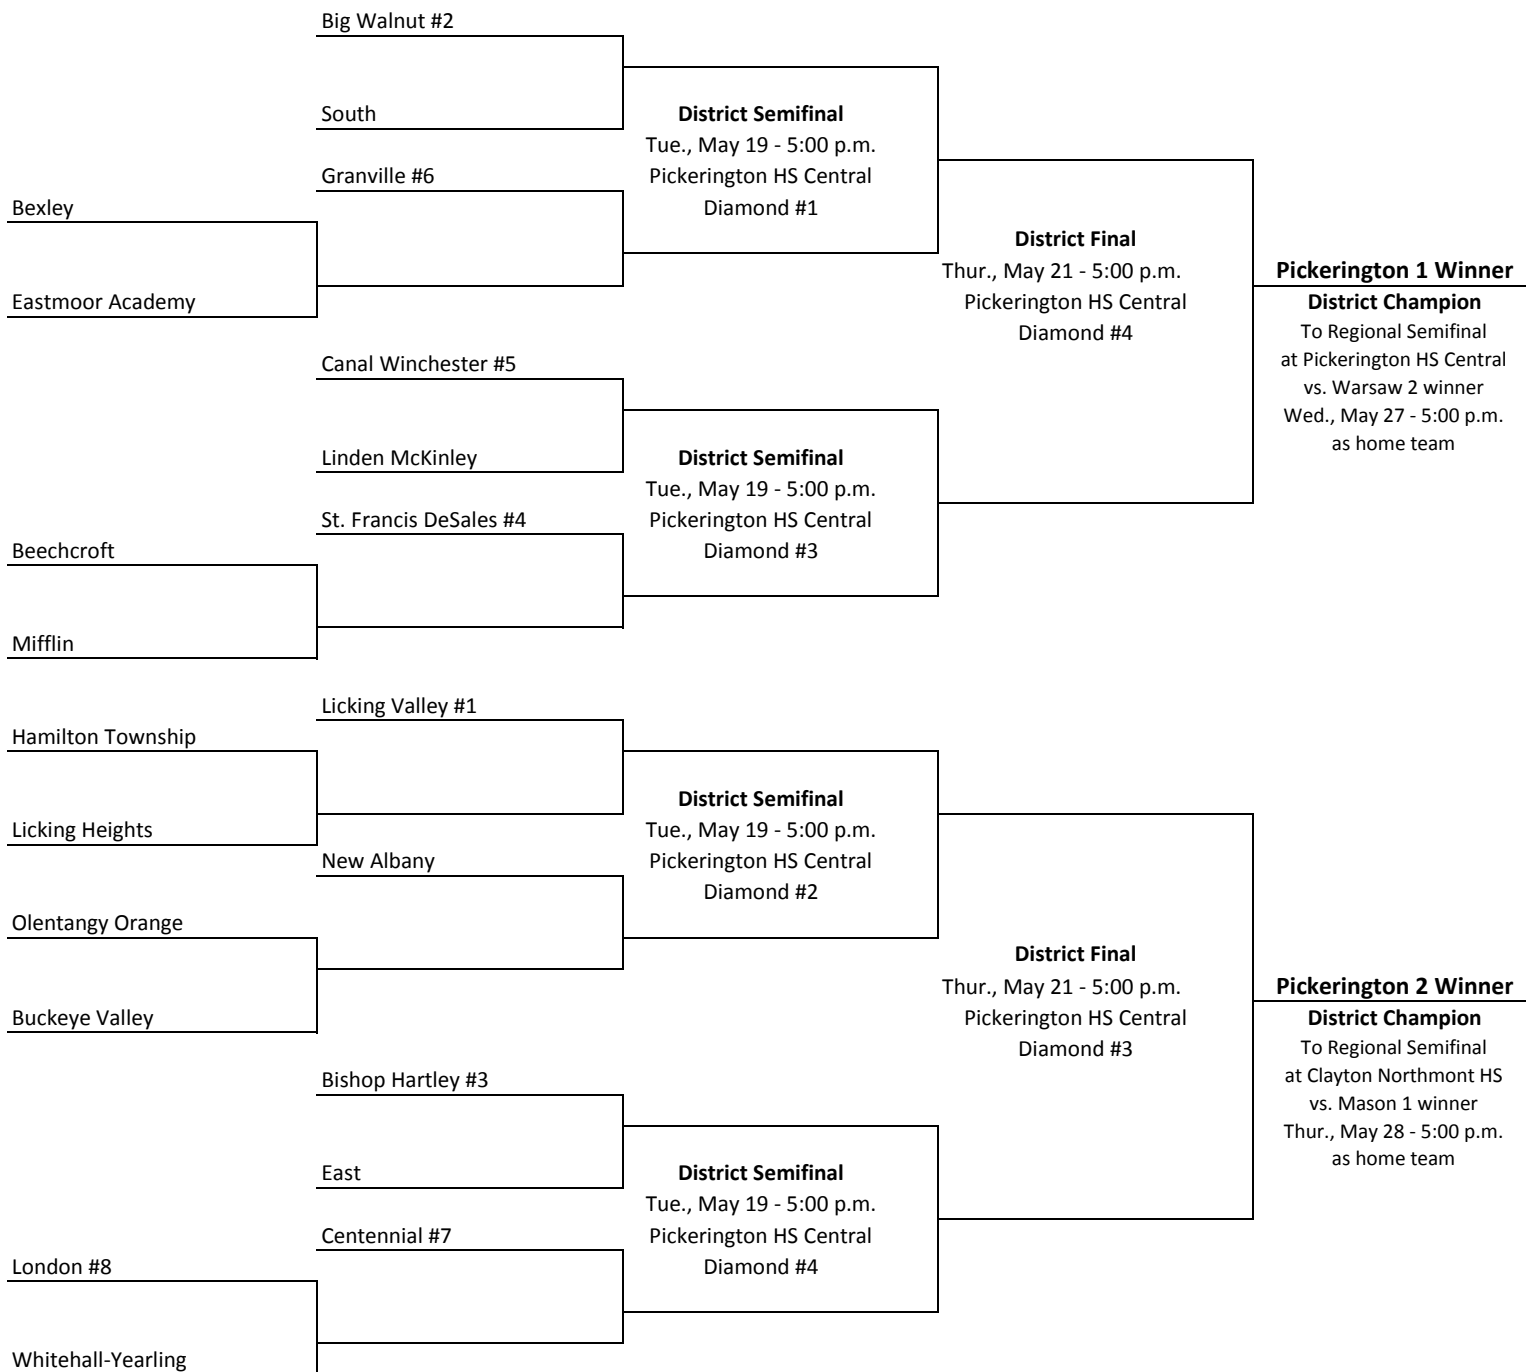

2009 OHSAA Central District Softball Tournament - Division II

Home team is the top team on the bracket. Home team is the game site for the first two rounds unless otherwise indicated.

Tue., May 12 - 5:30 p.m.

Thu., May 14 - 5:30 p.m.

Brackets are subject to change